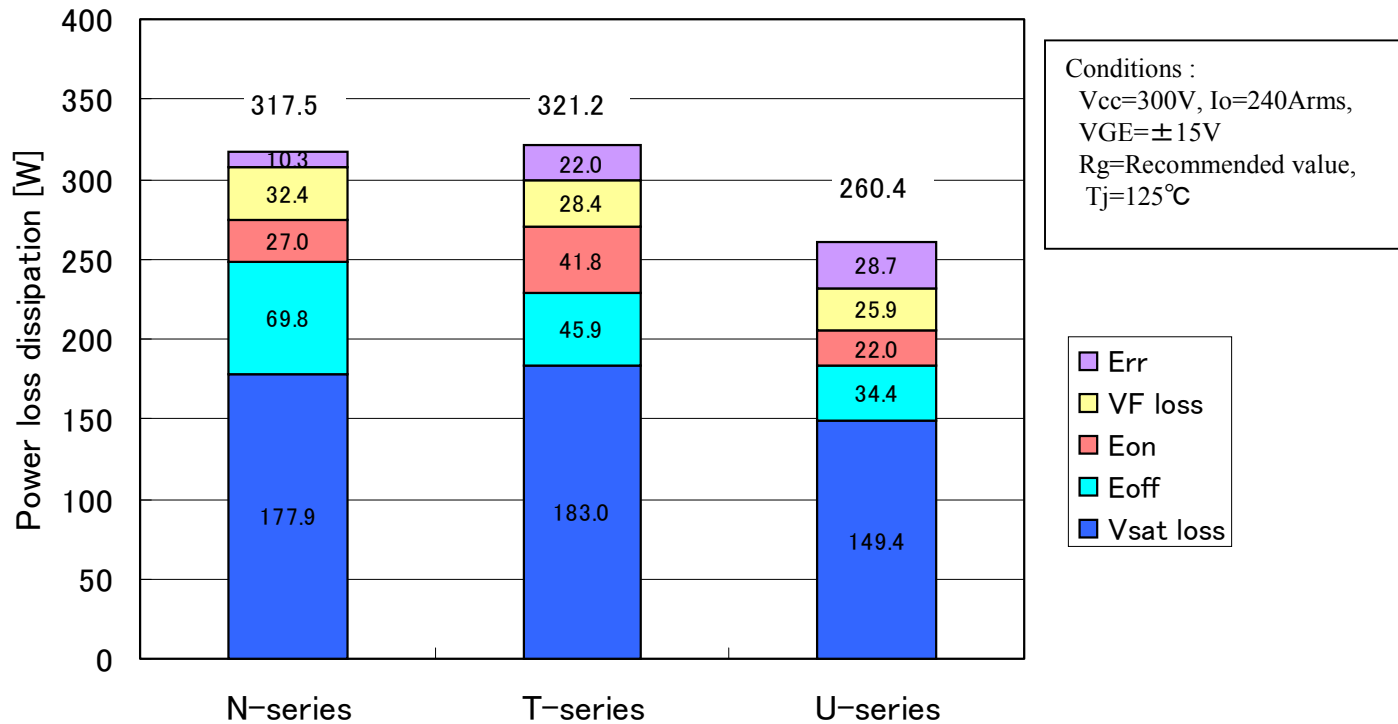

Comparison of power dissipation loss

600V/400A IGBT modules

600V/400A Comparison of power dissipation loss

Comparison of power dissipation loss

1200V/200A IGBT modules

1200V/200A Comparison of power dissipation loss